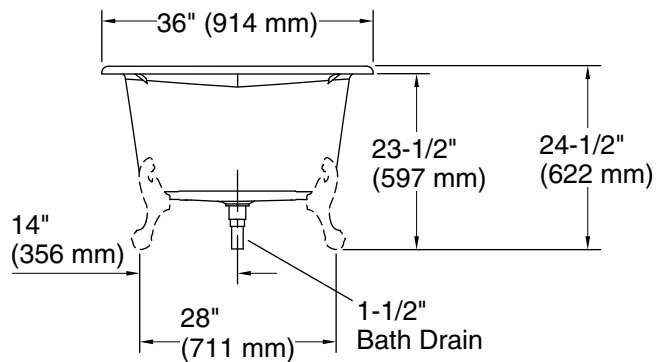

Color	Code	Description
	0	White
	96	Biscuit
	NY	Dune
	G9	Sandbar

No change in measurements if connected with drain illustrated. (K-7178)

Technical Information

All product dimensions are nominal.

Installation:	Freestanding
Drain location:	End
Basin area, bottom:	47-1/2" x 25" (1207 mm x 635 mm)
Basin area, top:	55" x 29" (1397 mm x 737 mm)
Weight:	350 lbs (158.8 kg)
Minimum floor load:	57 lbs/ft ² (278.3 kg/m ²)
Water depth:	12-5/8" (321 mm)
Water capacity:	64 gal (242.3 L)

Notes

Measure your actual product for rough-in details.

Install this product according to the installation instructions.

The hot water supply should be 70% of the capacity of the bath or greater. Installations will vary.