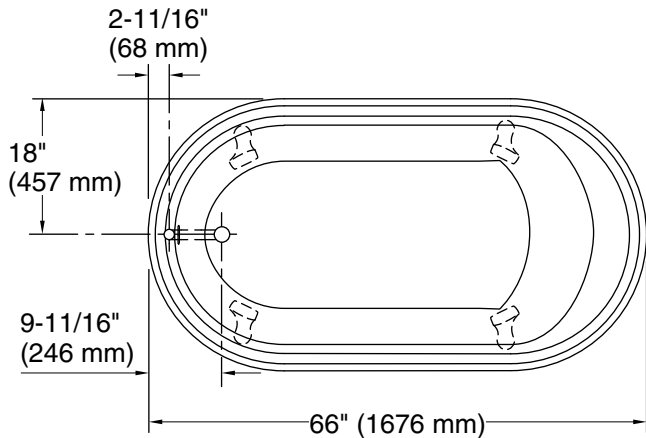

Color	Code	Description
	0	White
	96	Biscuit
	NY	Dune
	G9	Sandbar

No change in measurements if connected with drain illustrated. (K-7178)

Technical Information

All product dimensions are nominal.

Installation:	Freestanding
Drain location:	End
Basin area, bottom:	47-1/2" x 25" (1207 mm x 635 mm)
Basin area, top:	55" x 29" (1397 mm x 737 mm)
Weight:	350 lbs (158.8 kg)
Minimum floor load:	57 lbs/ft ² (278.3 kg/m ²)
Water depth:	12-5/8" (321 mm)
Water capacity:	64 gal (242.3 L)