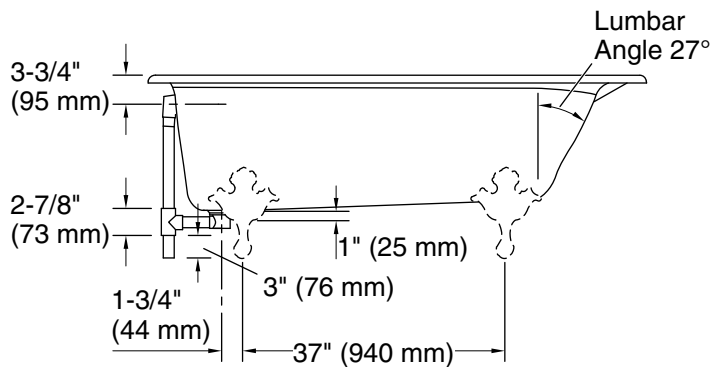

Color	Code	Description
	0	White
	96	Biscuit
	NY	Dune
	G9	Sandbar

No change in measurements if connected with drain illustrated. (K-7178)

Technical Information

All product dimensions are nominal.

Installation:	Freestanding
Drain location:	End
Basin area, bottom:	47-1/2" x 25" (1207 mm x 635 mm)
Basin area, top:	55" x 29" (1397 mm x 737 mm)
Weight:	350 lbs (158.8 kg)
Minimum floor load:	57 lbs/ft ² (278.3 kg/m ²)
Water depth:	12-5/8" (321 mm)
Water capacity:	64 gal (242.3 L)